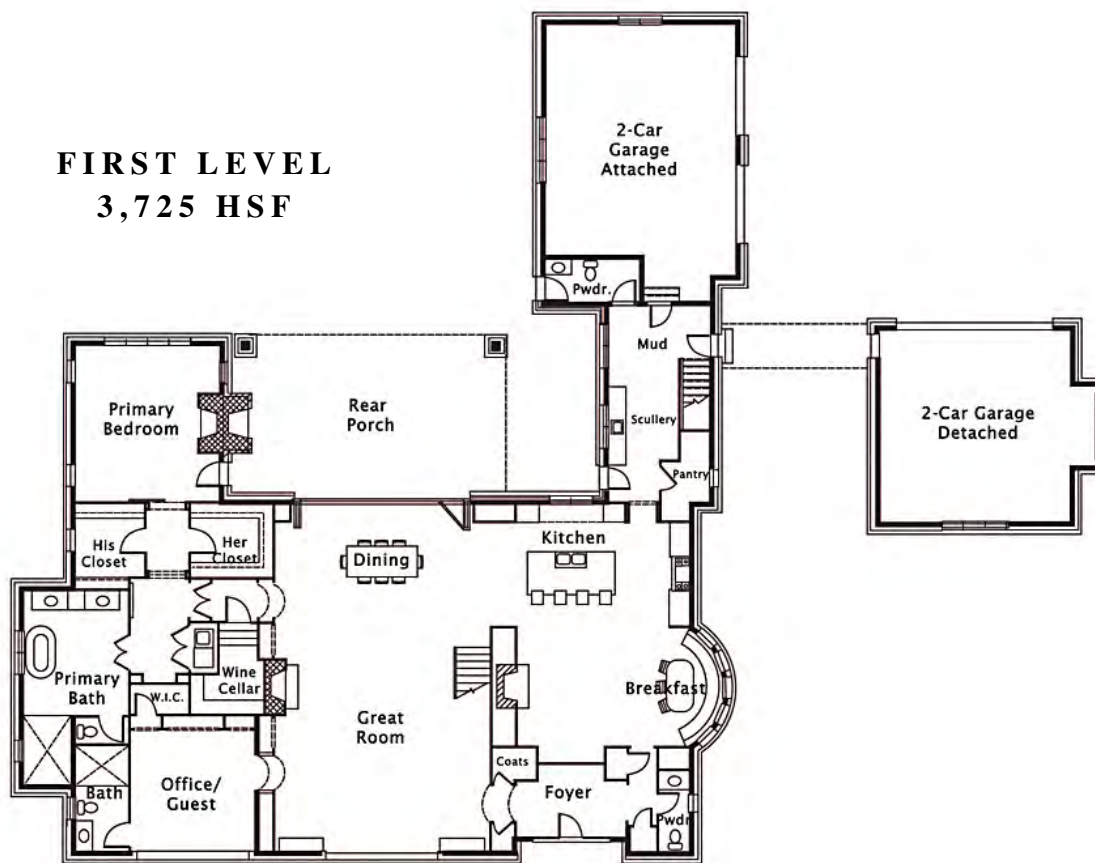

DUTCH COUNTRY MANOR

UNDER CONSTRUCTION ON LOT 8
5 BEDROOMS | 5.2 BATHS • 6,548 HSF

FIRST LEVEL 3,725 HSF

DUTCH COUNTRY MANOR

UNDER CONSTRUCTION ON LOT 8
5 BEDROOMS | 5.2 BATHS • 6,548 HSF