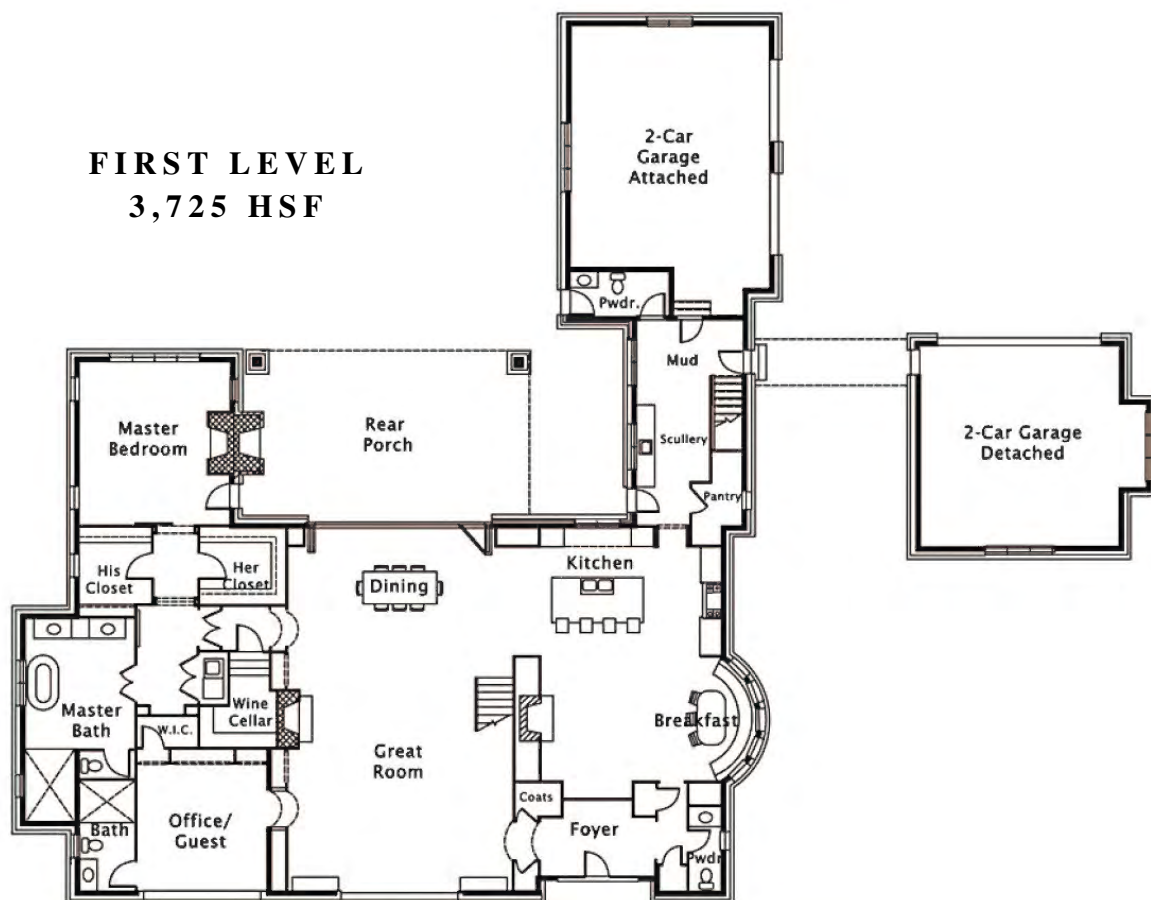

DUTCH COUNTRY MANOR

PLAN DESIGNED FOR LOT 8
5 BEDROOMS | 5.2 BATHS • 6,398 HSF

DUTCH COUNTRY MANOR

PLAN DESIGNED FOR LOT 8
5 BEDROOMS | 5.2 BATHS • 6,398 HSF