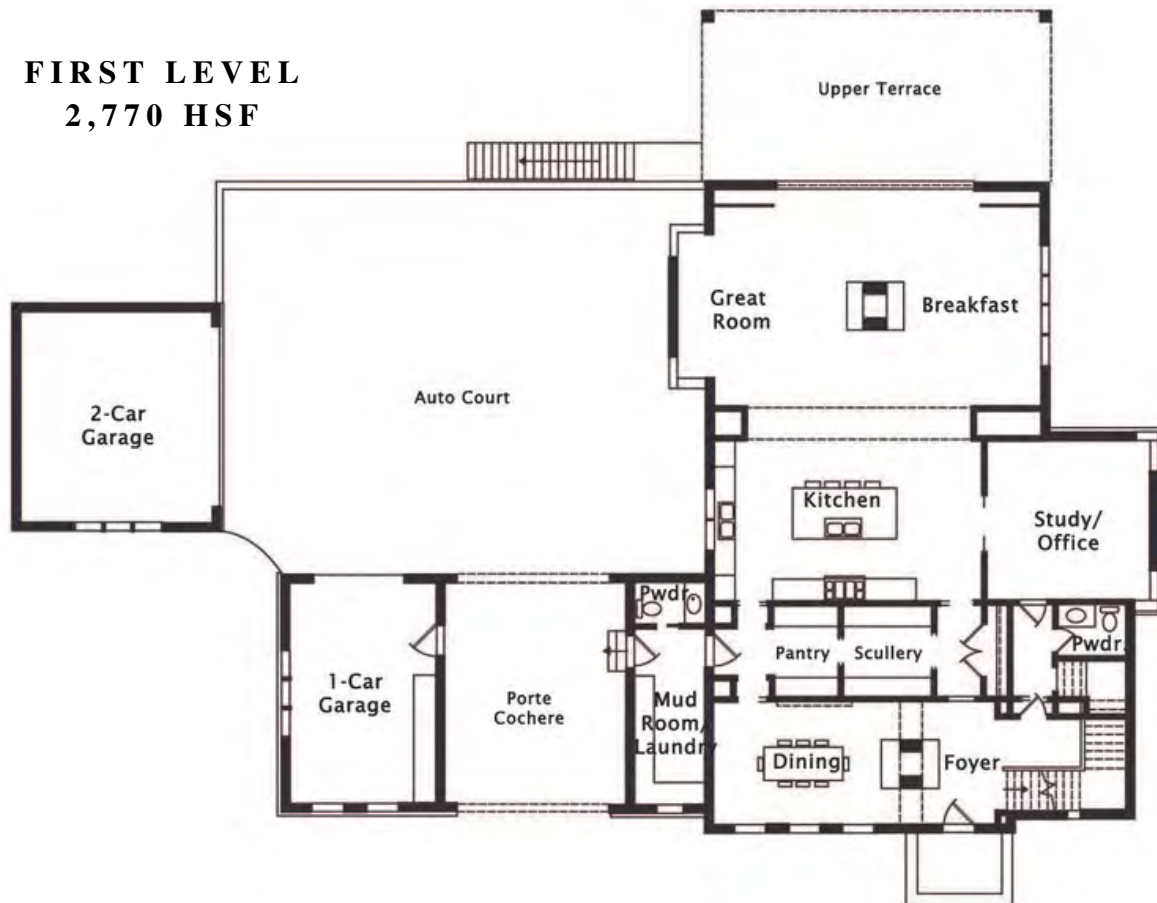

MODERN COLONIAL MANOR

CUSTOM BUILD INSPIRATION

4 BEDROOMS | 4.1 BATHS • 6,690 HSF

FIRST LEVEL 2,770 HSF

MODERN COLONIAL MANOR

CUSTOM BUILD INSPIRATION

4 BEDROOMS | 4.1 BATHS • 6,690 HSF

SECOND LEVEL 2,240 HSF

MODERN COLONIAL MANOR

CUSTOM BUILD INSPIRATION

4 BEDROOMS | 4.1 BATHS • 6,690 HSF

TERRACE LEVEL
1,690 HSF