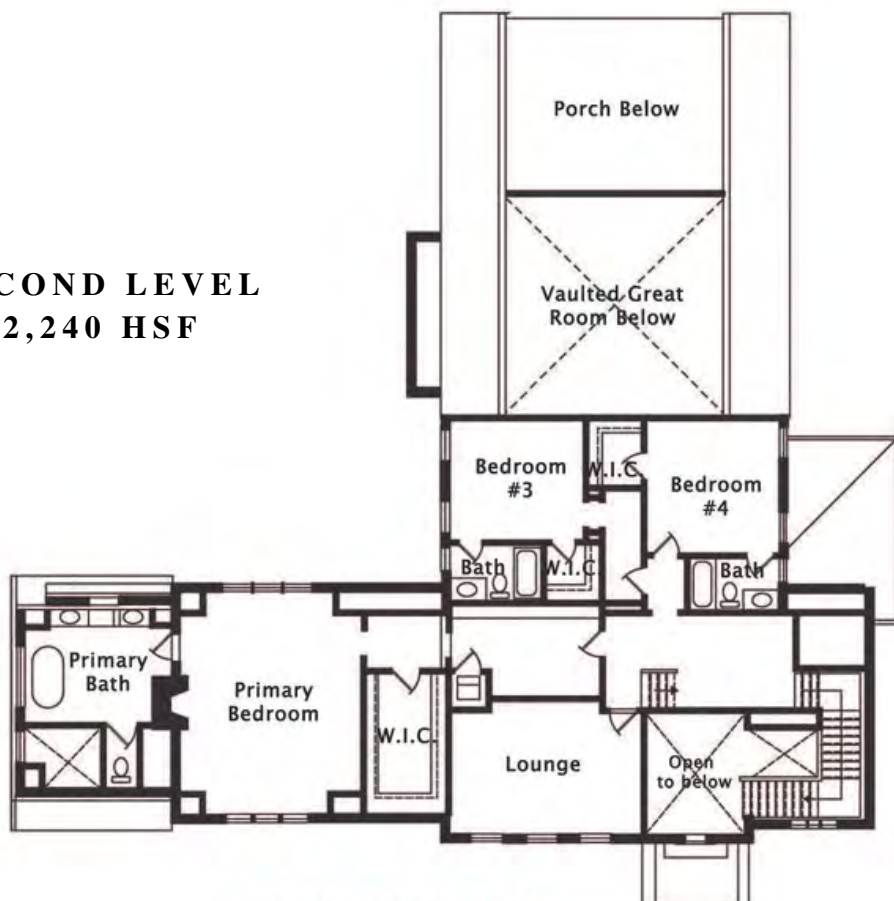

MODERN COLONIAL MANOR

CUSTOM BUILD INSPIRATION

4 BEDROOMS | 4.1 BATHS • 6,690 HSF

FIRST LEVEL 2,770 HSF

MODERN COLONIAL MANOR

CUSTOM BUILD INSPIRATION

4 BEDROOMS | 4.1 BATHS • 6,690 HSF

SECOND LEVEL 2,240 HSF

MODERN COLONIAL MANOR

CUSTOM BUILD INSPIRATION

4 BEDROOMS | 4.1 BATHS • 6,690 HSF

TERRACE LEVEL
1,690 HSF