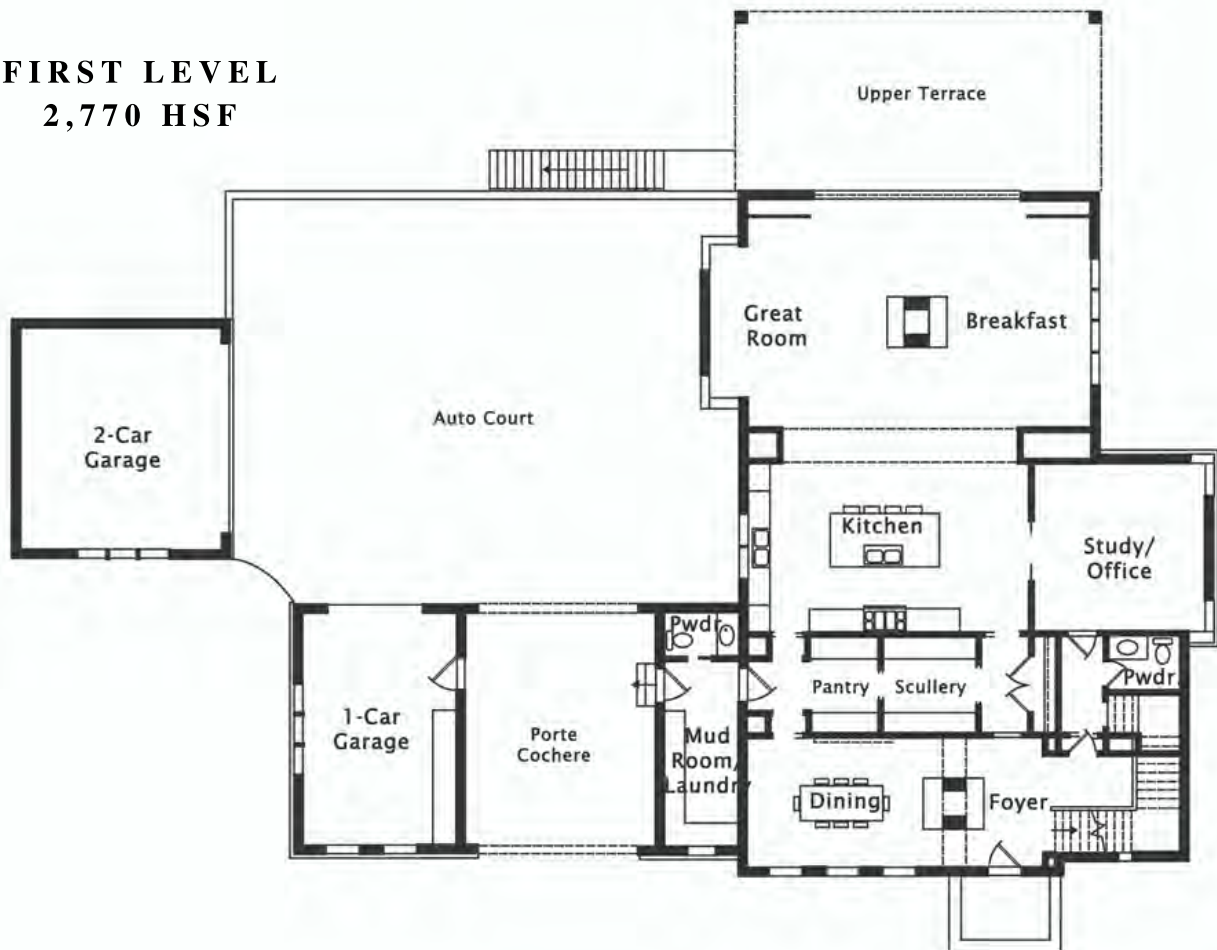

MODERN COLONIAL MANOR

4 BEDROOMS | 4.1 BATHS • 6,690 HSF

FIRST LEVEL 2,770 HSF

MODERN COLONIAL MANOR

4 BEDROOMS | 4.1 BATHS • 6,690 HSF

SECOND LEVEL 2,240 HSF

MODERN COLONIAL MANOR

4 BEDROOMS | 4.1 BATHS • 6,690 HSF

**TERRACE LEVEL
1,690 HSF**