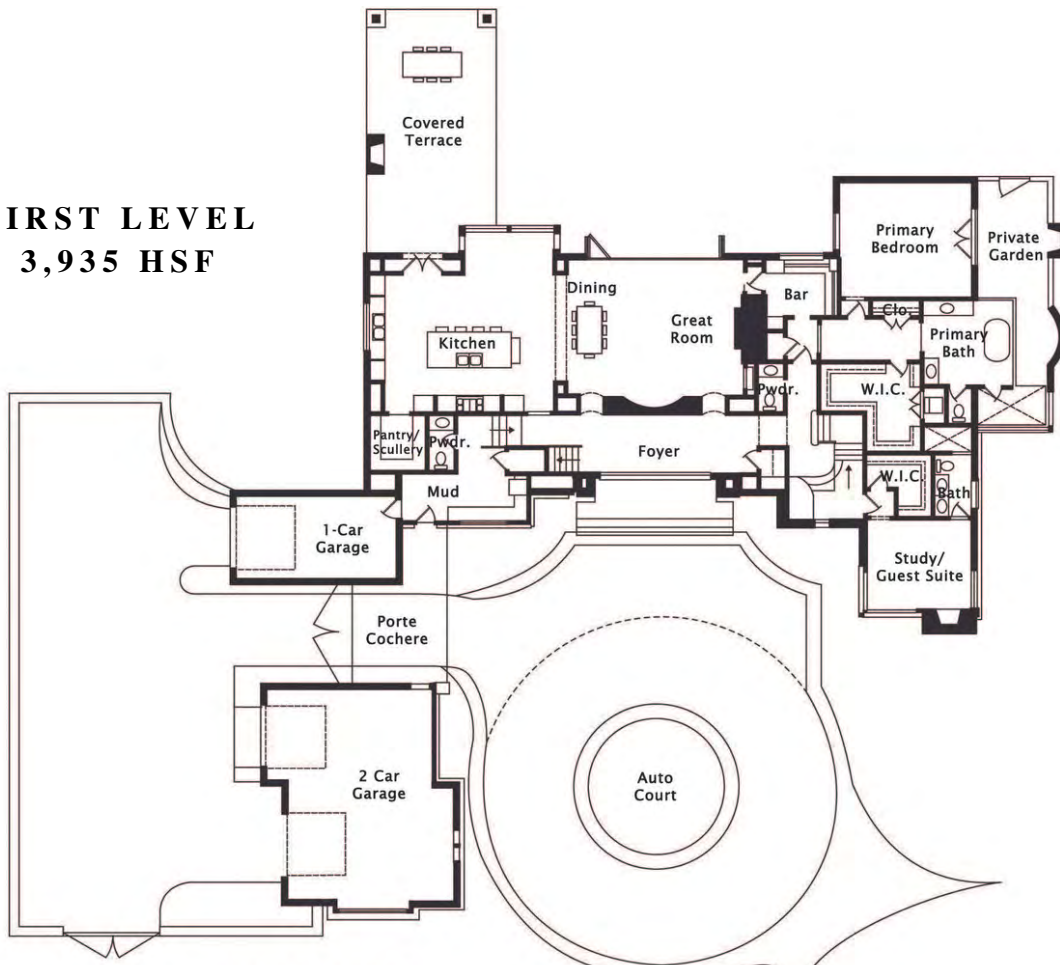

THREE GABLE ENGLISH MANOR

CUSTOM BUILD INSPIRATION

5 BEDROOMS | 5.2 BATHS • 6,155 HSF

FIRST LEVEL 3,935 HSF

THREE GABLE ENGLISH MANOR

CUSTOM BUILD INSPIRATION

5 BEDROOMS | 5.2 BATHS • 6,155 HSF

SECOND LEVEL

2,220 HSF