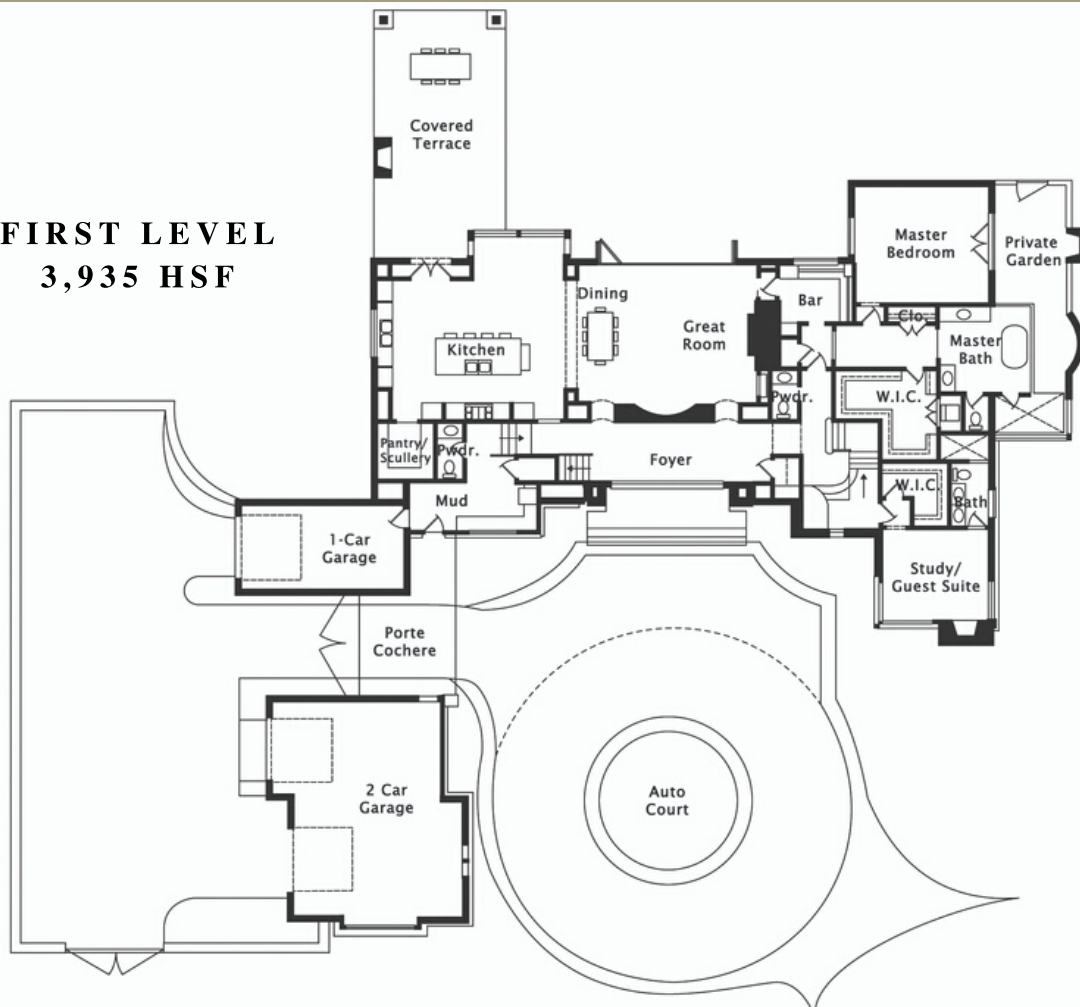

THREE GABLE ENGLISH MANOR

5 BEDROOMS | 5.2 BATHS • 6,155 HSF

FIRST LEVEL 3,935 HSF

THREE GABLE ENGLISH MANOR

5 BEDROOMS | 5.2 BATHS • 6,155 HSF

SECOND LEVEL 2,220 HSF