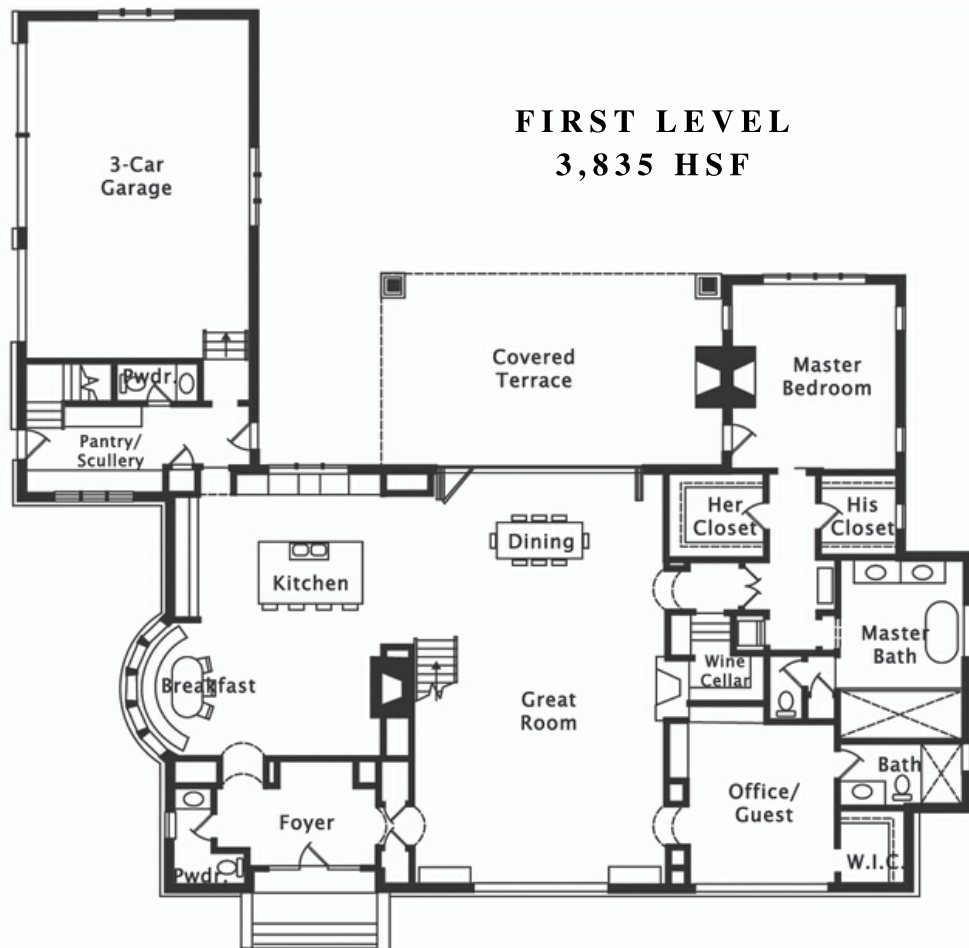

DUTCH COUNTRY MANOR

5 BEDROOMS | 5.1 BATHS • 5,820 HSF

DUTCH COUNTRY MANOR

5 BEDROOMS | 5.1 BATHS • 5,820 HSF