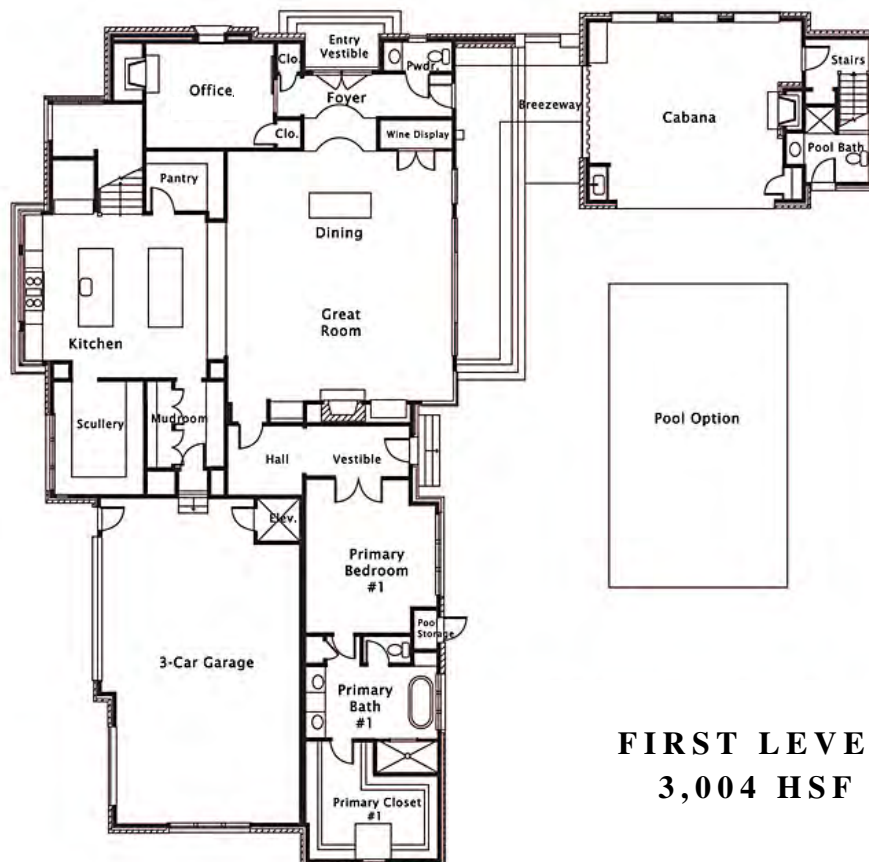

## GOURMET KITCHEN

- Thermador appliance package includes 48" gas range, cabinet paneled refrigerator and freezer columns, dishwasher, and microwave drawer
- Large island and walk-in pantry
- Separate scullery with secondary appliances
- Custom hood crafted by local artisan
- Tile to ceiling backsplash

## DUAL PRIMARY RETREATS

- Main level primary bedroom with pool view and large walk-in closet
- Upstairs primary bedroom with vaulted ceiling and two separate walk-in closets
- Both feature 5-piece bathrooms with dual vanities, soaking tub, shower, and water closet

## SMART HOME TECHNOLOGY

- Control4 lighting in first floor main areas and second floor hallways
- Dimmers in living areas, kitchen, dining, and primary bedroom
- Security system prewire: 3 doors, 2 keypads, 2 motion, 4 Cat6 camera drops
- 1 coax and 2 Cat6 drops to all TV locations
- 4 WiFi hot spot prewire
- 4 in-ceiling speaker pairs (8 speakers total) and 4 additional speaker pre-wire locations
- 5.1 prewire in bonus room for surround sound

# EDINBURGH MANOR

UNDER CONSTRUCTION ON LOT 1  
6 BEDROOMS | 7.1 BATHS • 6,593 HSF

**FIRST LEVEL**  
**3,004 HSF**